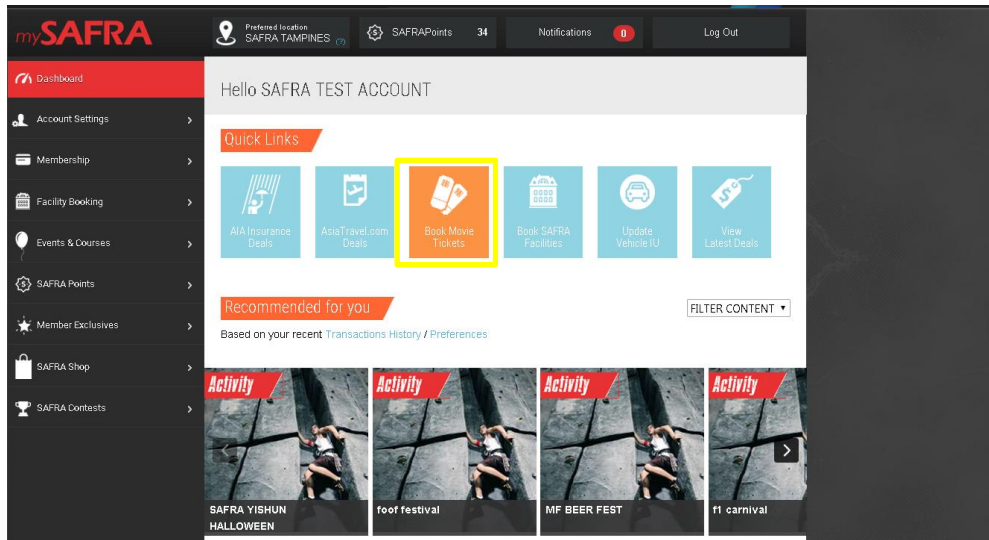

# Where do I purchase Shaw movie tickets?

1. Once you've logged into SAFRA Online, click on **[Book Movie Tickets]** under **[Quick Links]** as shown in the image below

2. You will be directed to the “Special Privileges for SAFRA & MovieMax Members” page. Click **[Book Now]** to proceed

	2D TICKETS			3D TICKETS			COMBO	LOCATIONS
	Off-Peak	Peak	Mon-Thurs	Off-Peak	Peak	Mon-Thurs		
	<small>Mondays - Thursdays, Except Opening Titles / Sneaks</small>	<small>Fridays - Sundays, Eve of PH, PH</small>	<small>Opening Titles &amp; Sneaks</small>	<small>Mondays - Thursdays, Except Opening Titles / Sneaks</small>	<small>Fridays - Sundays, Eve of PH, PH</small>	<small>Opening Titles &amp; Sneaks</small>		
<b>SAFRA MEMBERS</b>	\$7.50	\$10.00	\$9.00	NIL	NIL	NIL	\$1 off any popcorn combo set	All 7 locations
<b>MOVIE MAX</b>	\$7.00	\$9.00	\$8.00	\$9.00	\$12.00	\$12.00	\$5.50 Regular Popcorn Combo	Bugis, Bal, JCube, Lot-One